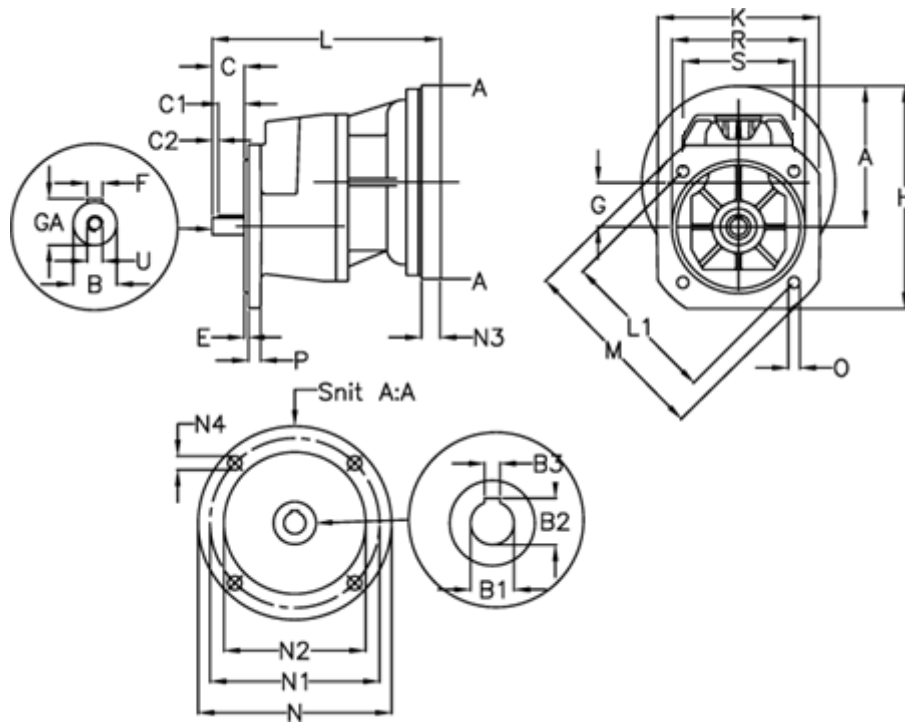

Article number: 40550200242420
 Description: Single Stage Helical Gear
 S 201-2,4-P63B5

Measures

A = 109.5	E = 3.5	M = 200.0	R = 130
B = 19	F = 6x6x30	N = 140	S = 110
B1 = 11	G = 43.5	N1 = 115	U = M6
B2 = 12.8	GA = 21.5	N2 = 95	
B3 = 4	H = 184.5	N3 = -	
C = 40	K = 150	N4 = M8x19	
C1 = 30	L = 207	O = 11.5	
C2 = 5	L1 = 165.0	P = 10	